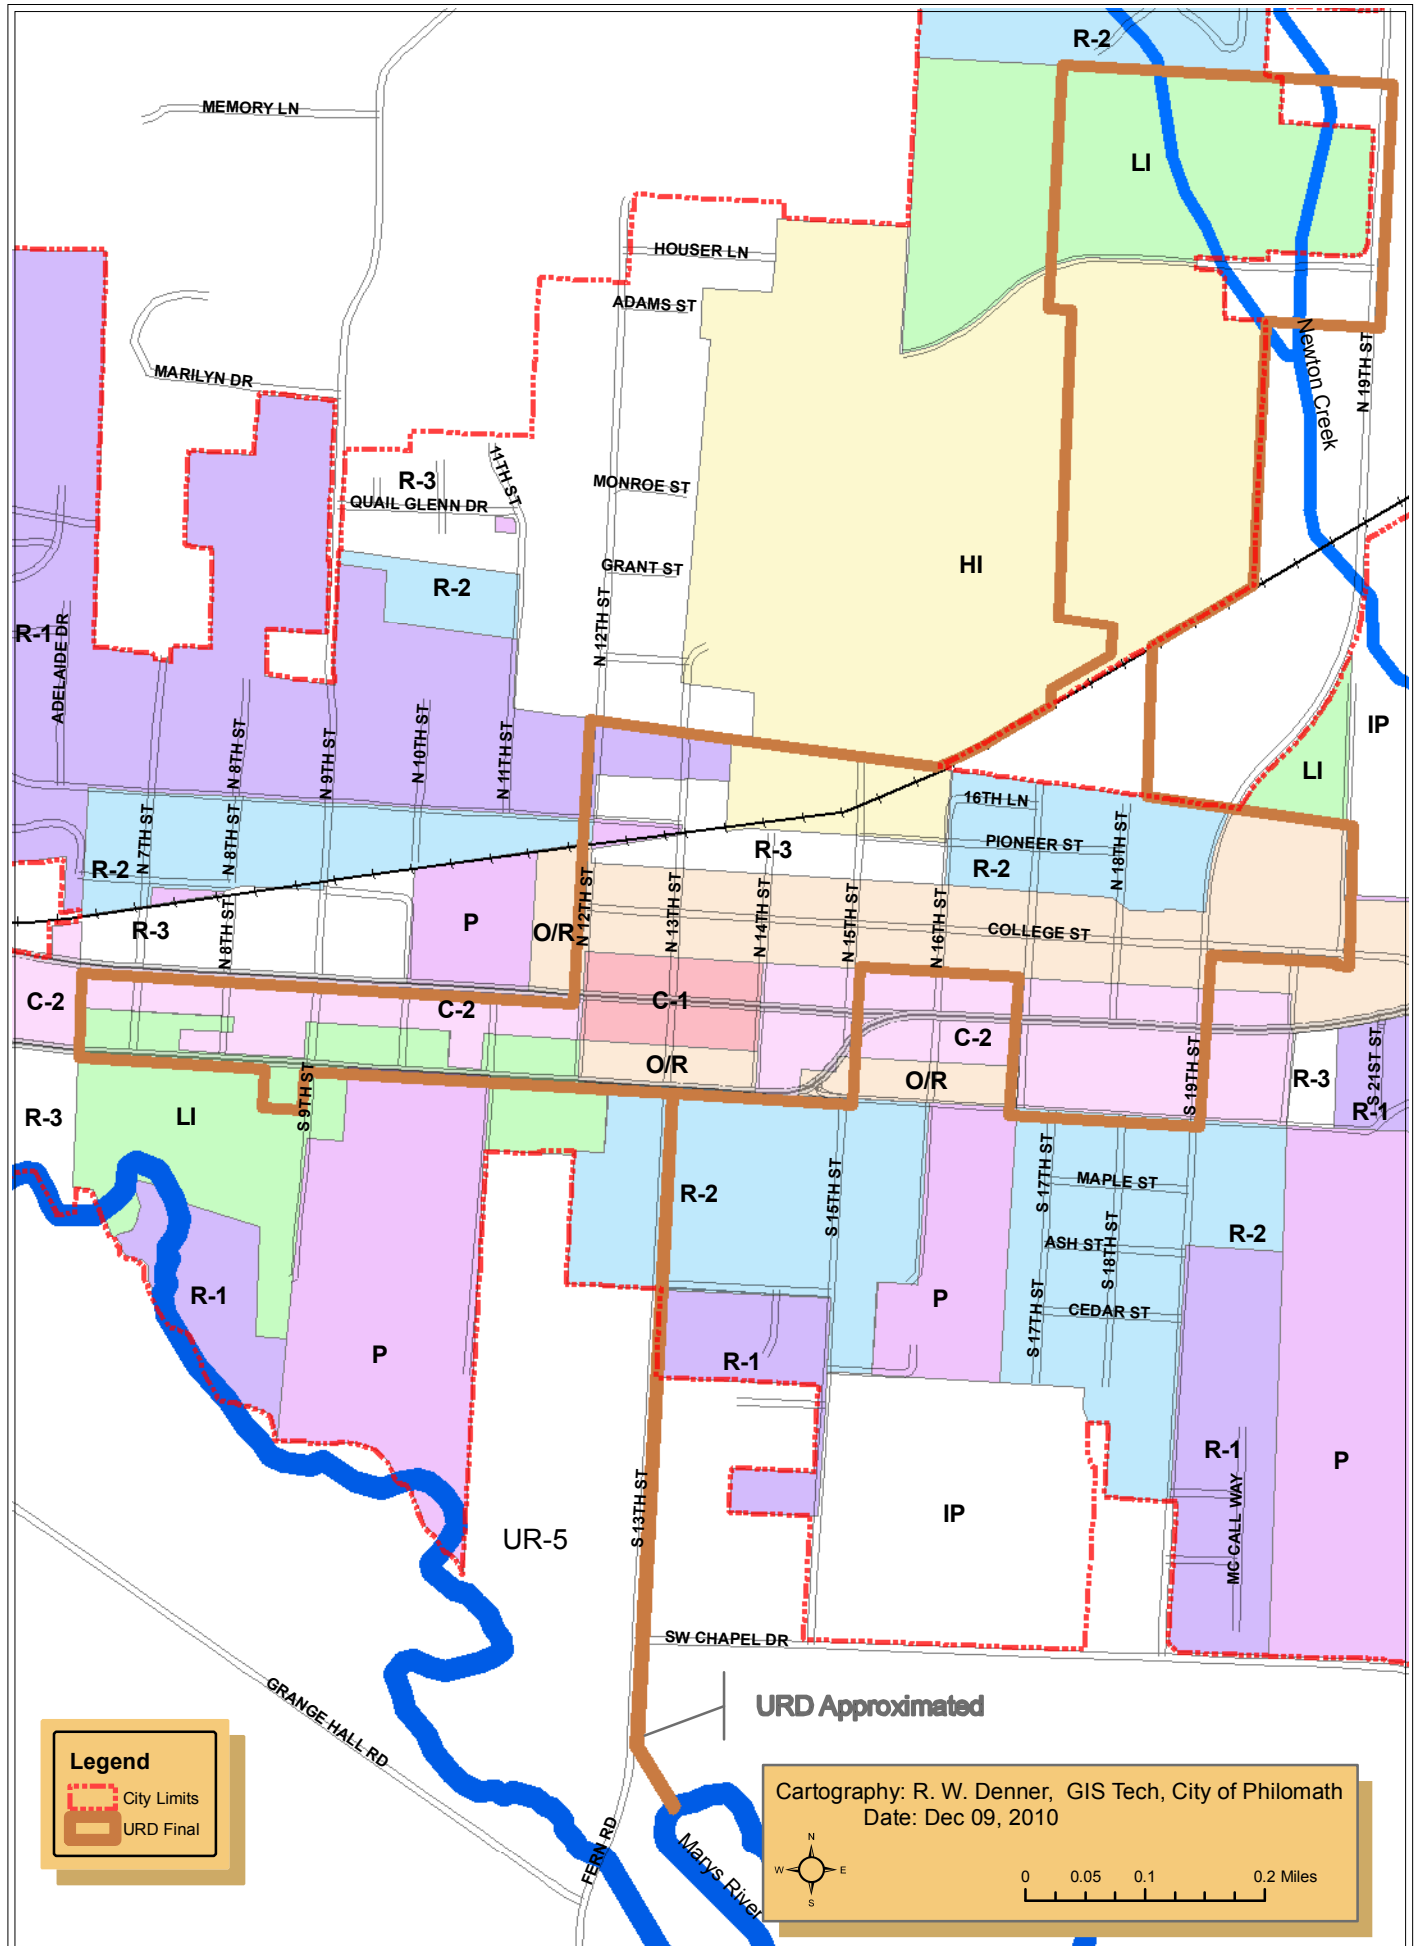

Philomath Urban Renewal Area

Legend

- City Limits
- URA Final

URD Approximated

Cartography: R. W. Denner, GIS Tech, City of Philomath
 Date: Dec 09, 2010

0 0.05 0.1 0.2 Miles