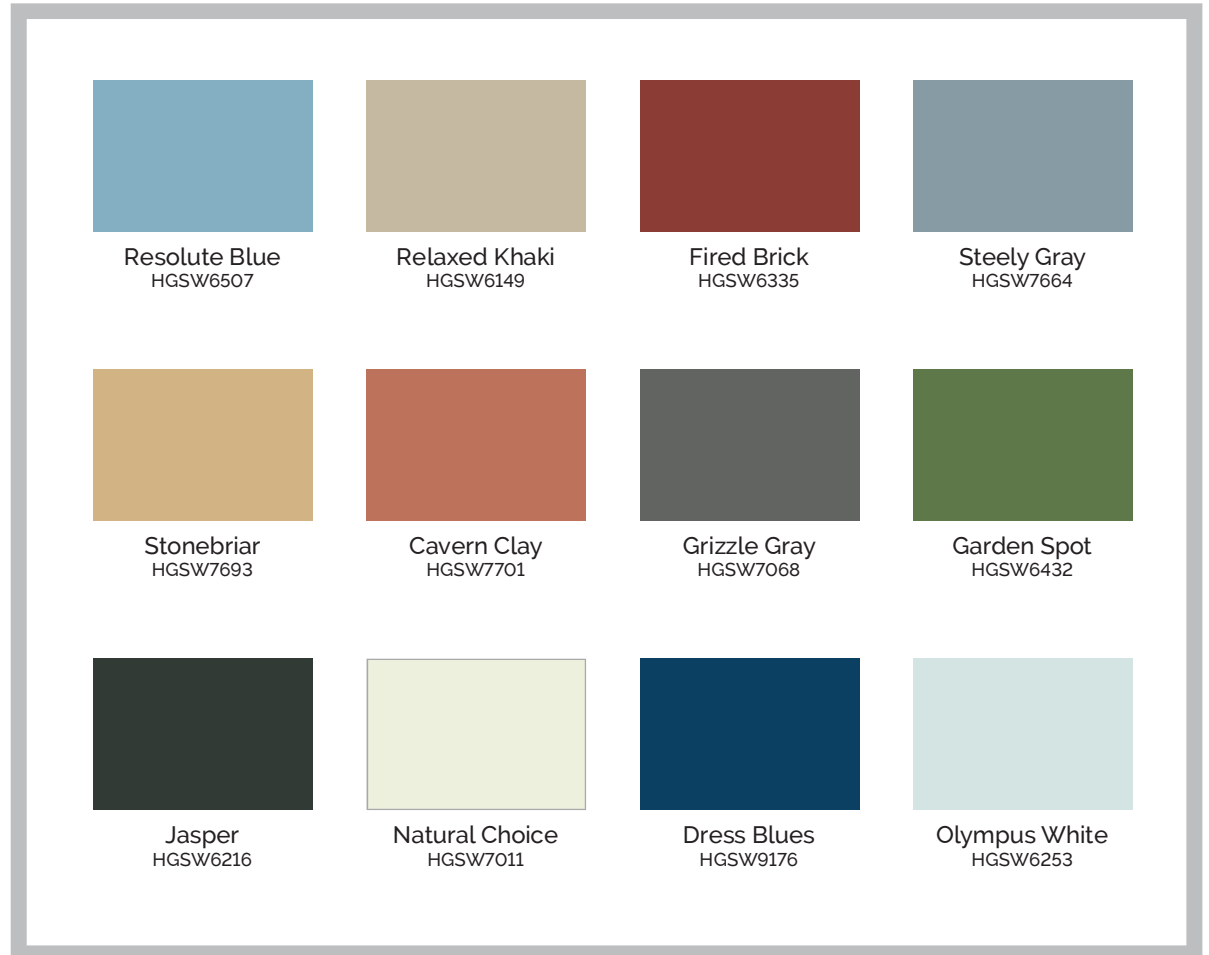

Monroe Riverside District Color Palette

These are the approved colors from the Sherwin-Williams American Heritage Collection.

The City will approve these colors or a color pallet that match one or more of these City buildings:

- High School
- Library
- Long Timber
- Broadley Vineyard
- South Benton Museum

To be approved, the color paint formula number(s) must be submitted to the City before painting.

Monroe Riverside District Signature Color Palette

For accurate formula reference, all color names and codes are from Sherwin Williams.