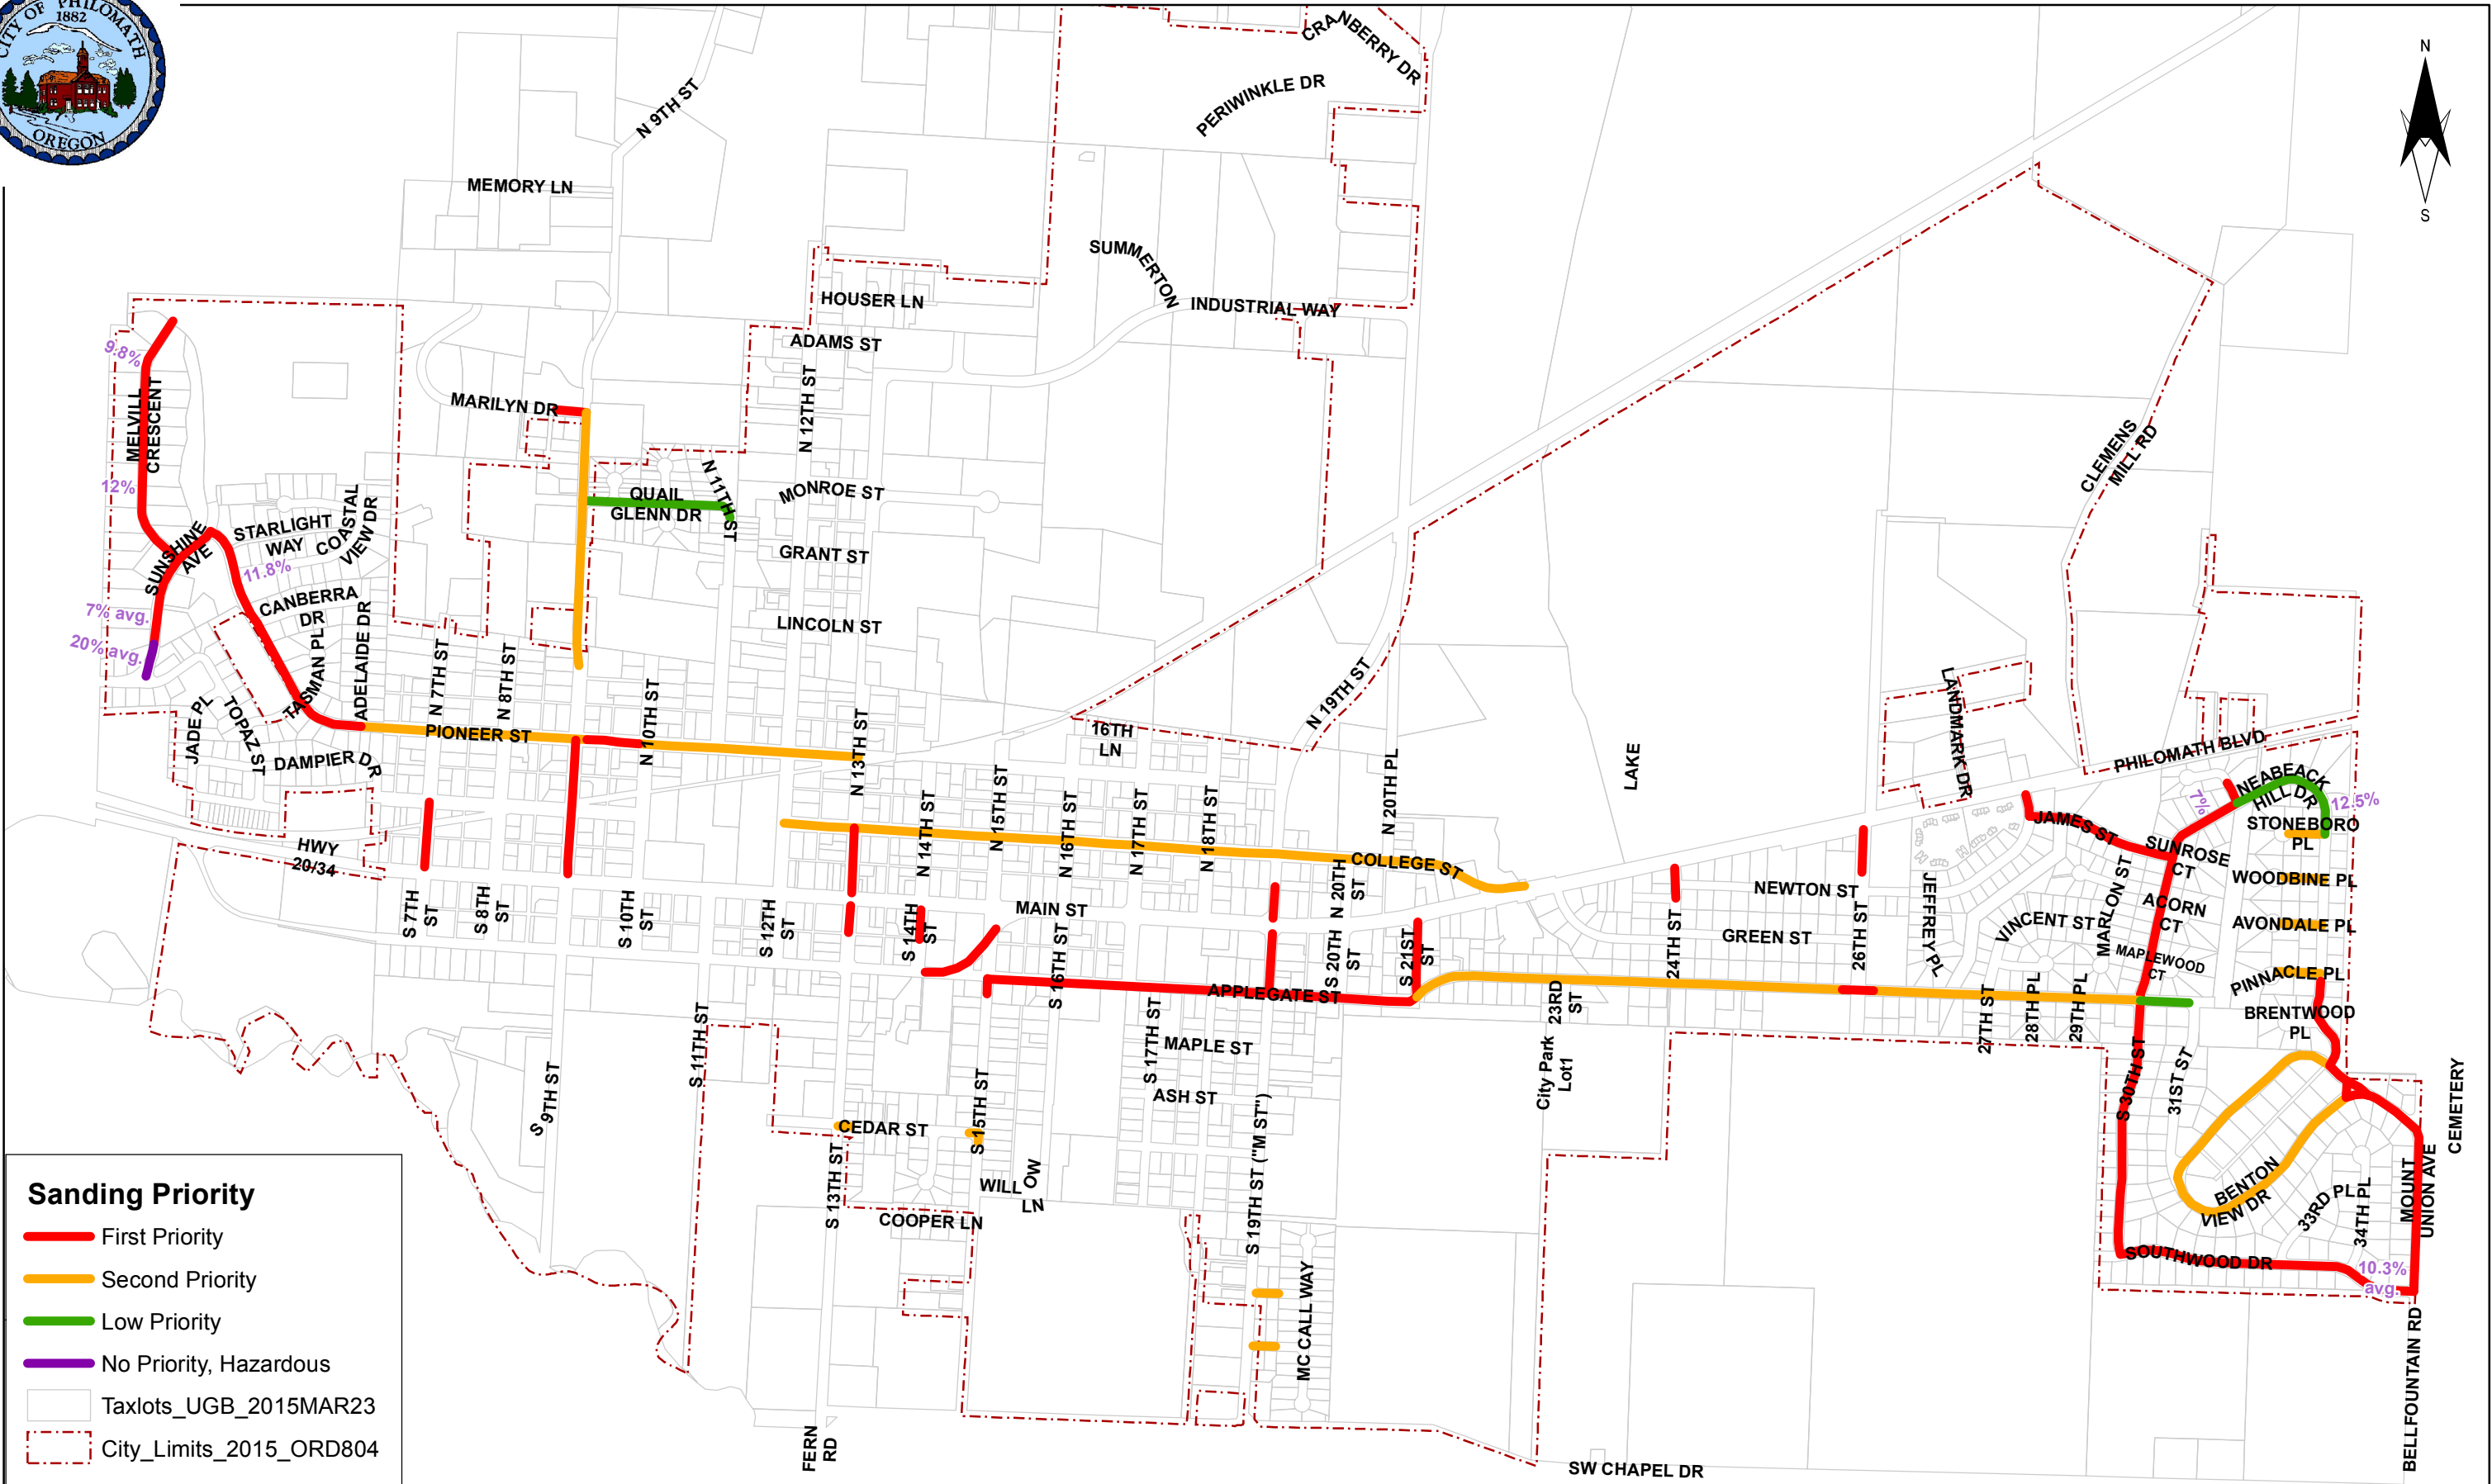

Street Sanding Priority

Updated: 3/1/2016

D'Anne Hammond, GIS volunteer
Contact: Kevin Fear, 541-929-3579

This map is to be used for general reference purposes only and may not be suitable for navigation or legal measurements.